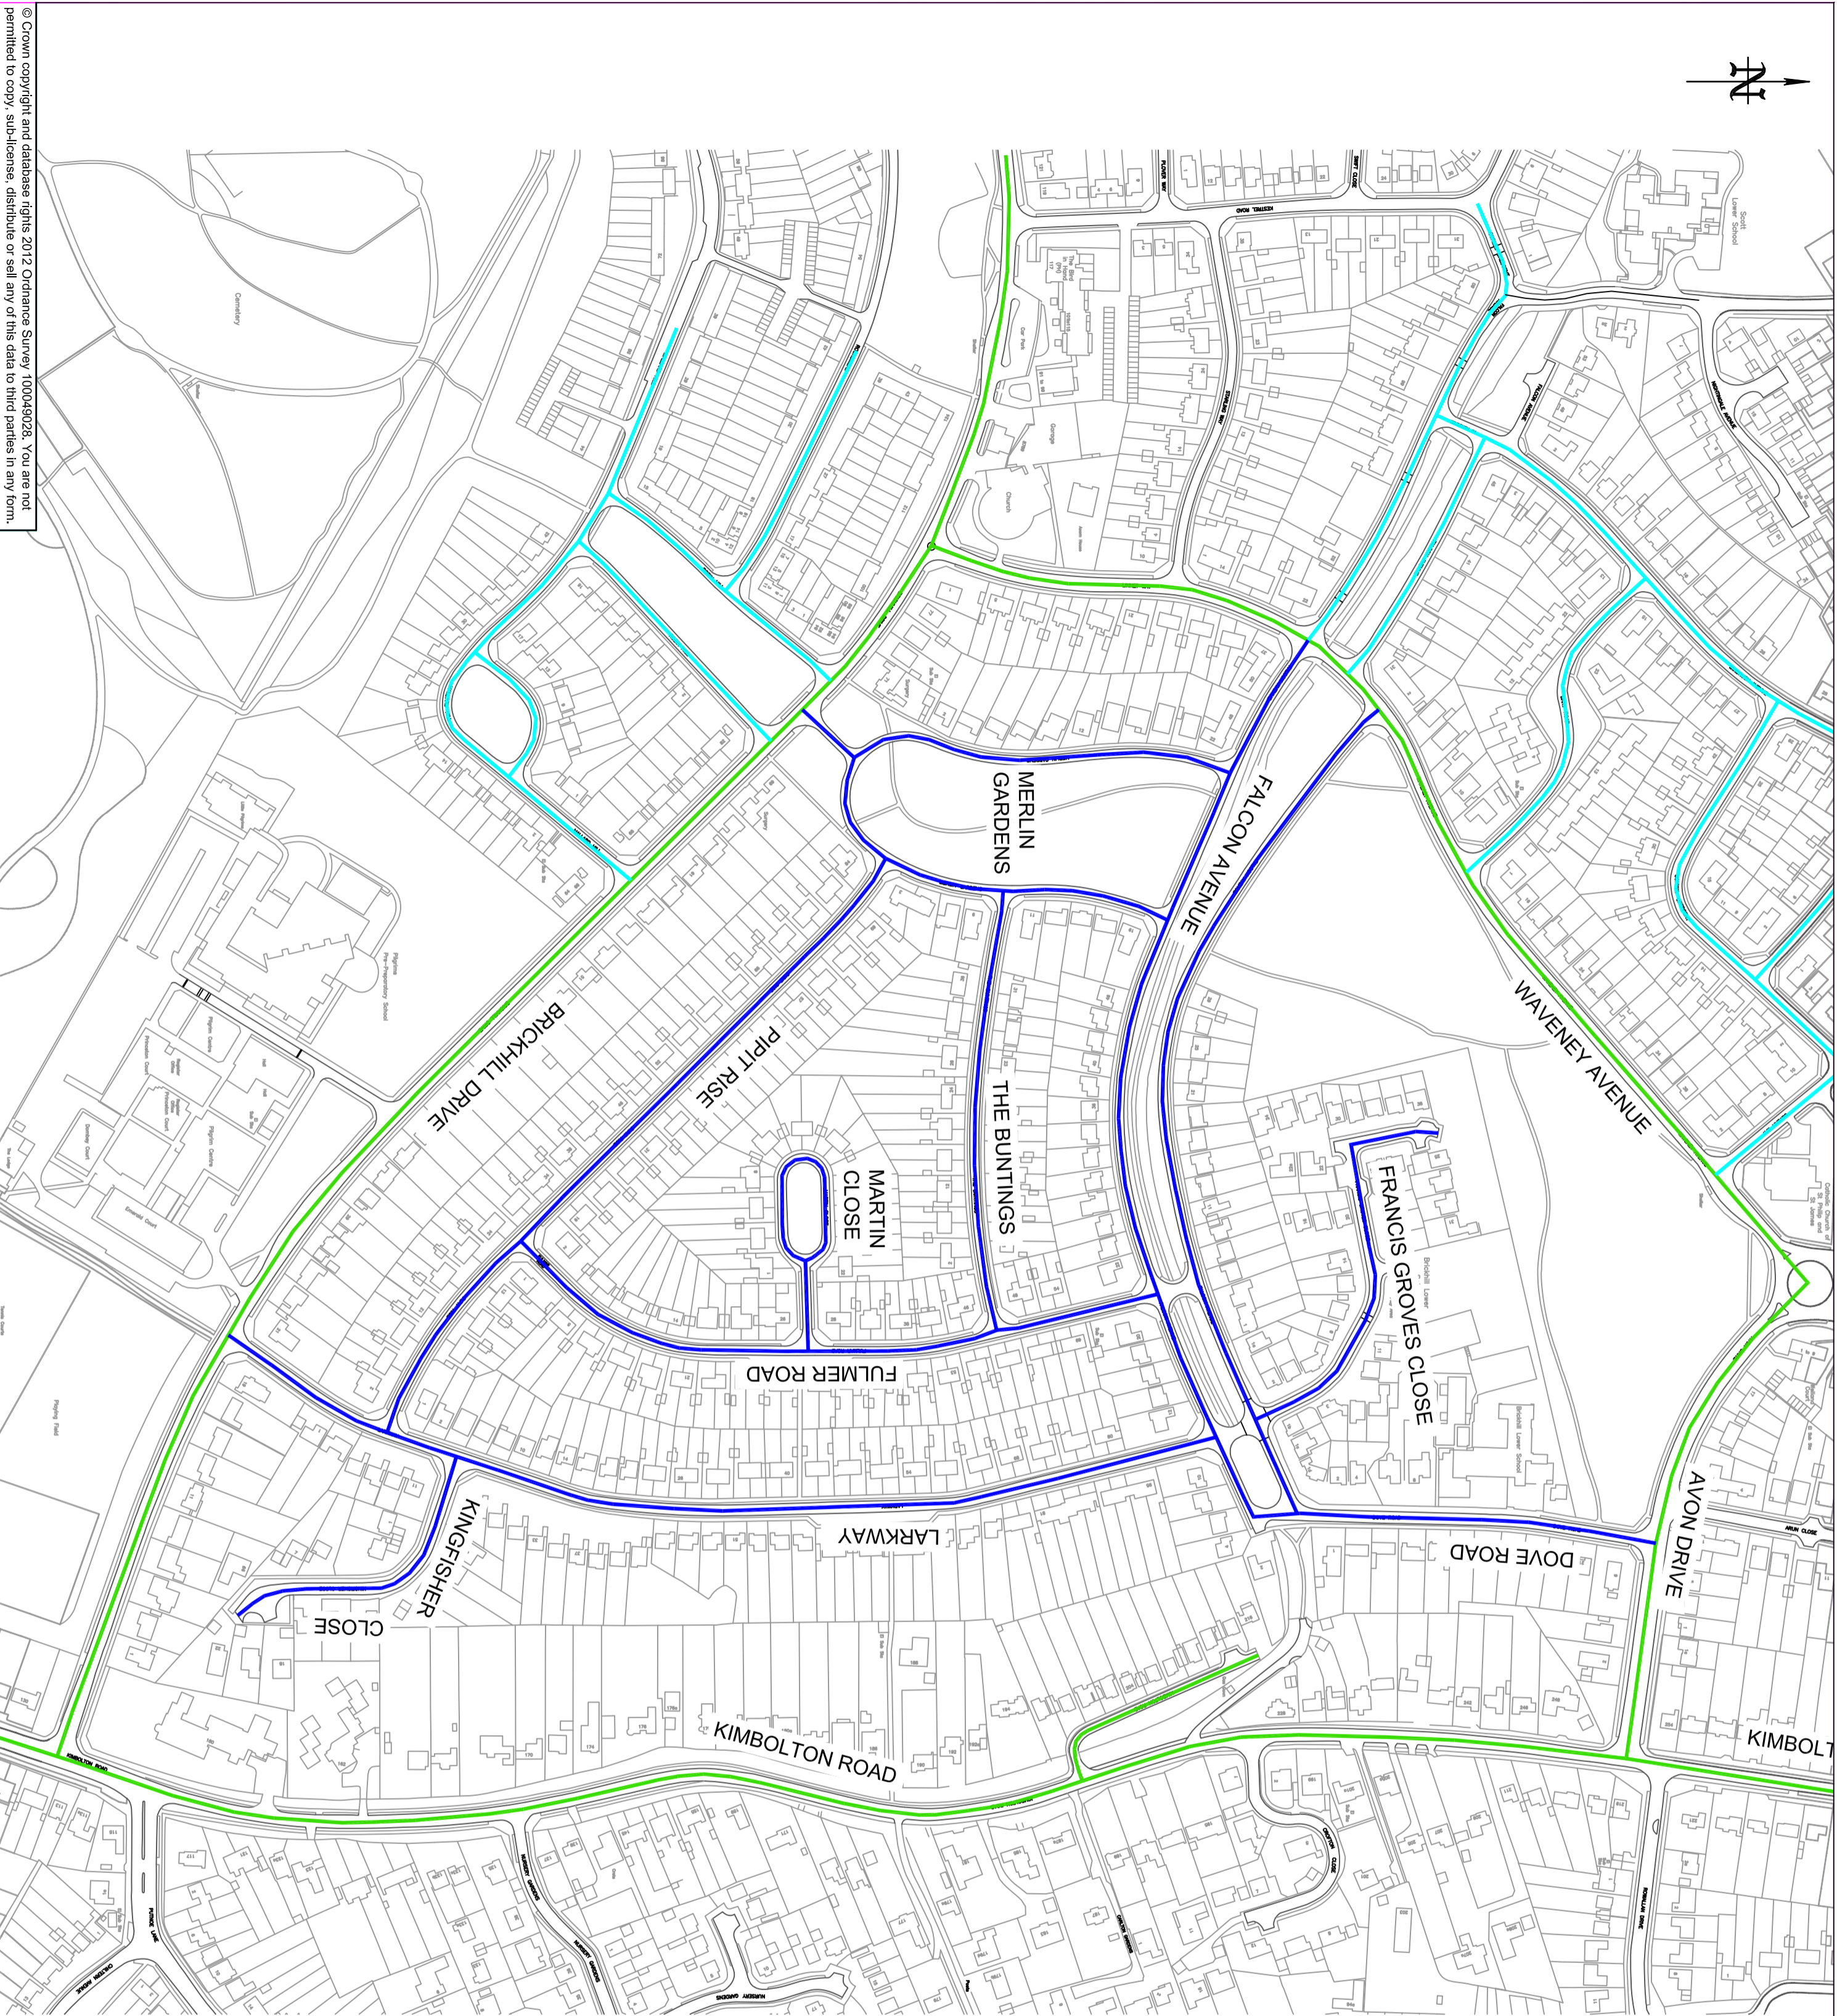

KEY

- █ Proposed speed limit change from 30mph to 20mph
- █ Existing 30mph speed limit to remain
- █ Existing 20mph speed limit to remain

Highways
 BOROUGH HALL, CAULDWELL ST. BEDFORD, MK42 9AP
 Tel: (01234) 276213

CLIENT
 Environment and Sustainable Communities

SCHEME
 Brickhill Parish
 Brickhill

DRAWING TITLE
 20mph Speed Limit Change
 Site 173

DRG NO.
 SP173

DRG STATUS
 Consultation

SCALE @ A2	DATE	DRAWN	CHECKED
NTS	Nov 17	JS	